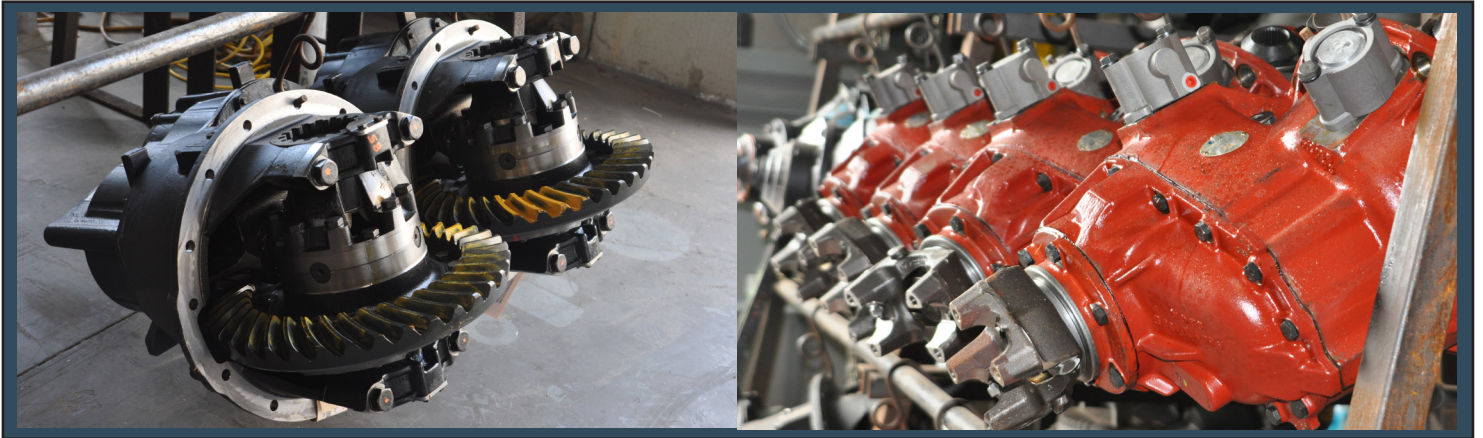

AXLETECH®

NEW SURPLUS CARRIERS - CORE FREE OPTIONS AVAILALE
REBUILD CARRIERS
GENUINE SERVICE PARTS IN STOCK

REBUILD OPTIONS AVAILABLE
SEND US YOUR CARRIERS FOR REPAIR & REBUILD

KITS AVAILABLE
MAJOR KIT
EVERYTHING YOU NEED TO BUILD A NEW CARRIER

MAJOR KIT - NPR
(NPR - NO RING AND PINION)
EVERYTHING EXCEPT THE GEAR SET

MARKETS SERVED

ARGICULTURE - AIRPORT GROUND SUPPORT - CONSTRUCTION - FORESTRY
MATERIAL HANDLING - MINING - OFF HIGHWAY - ON HIGHWAY - SPECAILTY VEHICLES