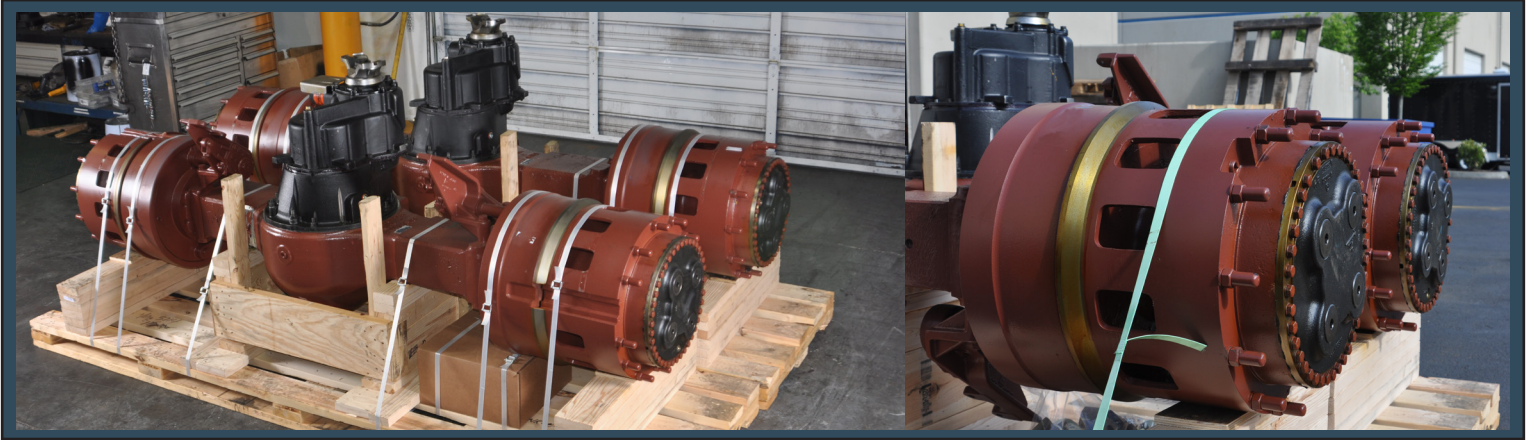

AXLETECH®

OFF HIGHWAY MARKET SUPPORT

AGRICULTURE
AIRPORT GROUND SUPPORT
CONSTRUCTION
FORESTRY
MATERIAL HANDLING
MINING
SPECIALTY VEHICLES

PLANETARY RIDGID
PLANETARY RIDGID TANDEM
PLANETARY STEER
CARRIER ASSEMBLIES
BRAKES & COMPONENTS
WET BRAKES
SERVICE PARTS

LARGE INVENTORY OF GENUINE PARTS IN STOCK

CUSTOM AXLES

TANDEM AXLES BUILT TO CUSTOM SPEC
44,000 LBS TO 180,000 LBS
SPECIALIZING IN 16" & 20" BRAKES
FRONT AXLE PARTS
20,000 LBS TO 50,000 LBS CAPACITY

HEAVY DUTY TRANSAXLE