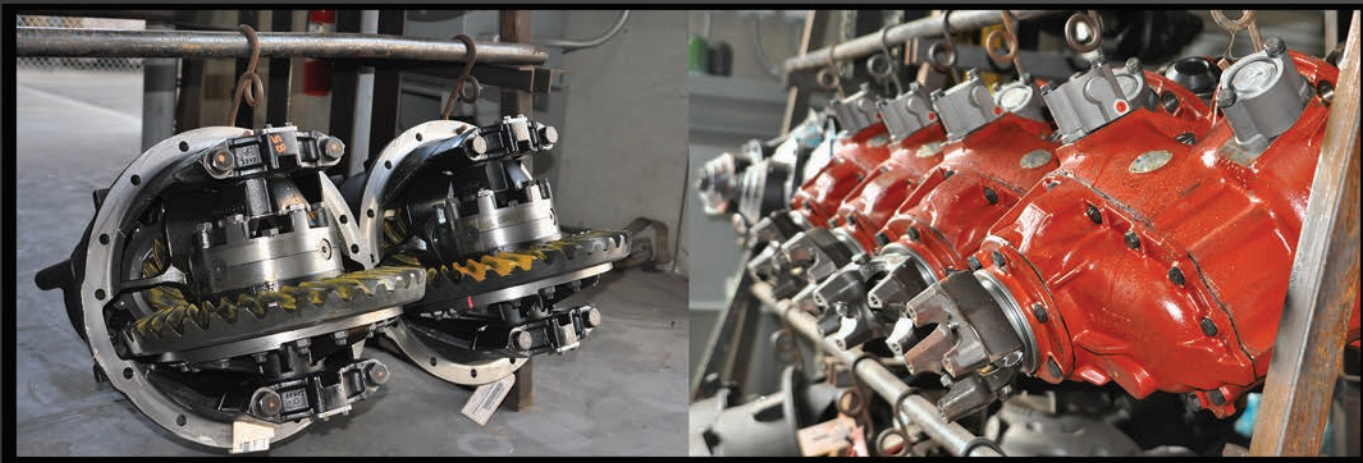

AxleTech International

New Surplus Carriers in STOCK!
Rebuilt Carriers in STOCK!
Genuine Service Parts in STOCK!

Call us for more details 1.888.383.3301

Rebuild Options available

Send us your carriers for
rebuild and repair